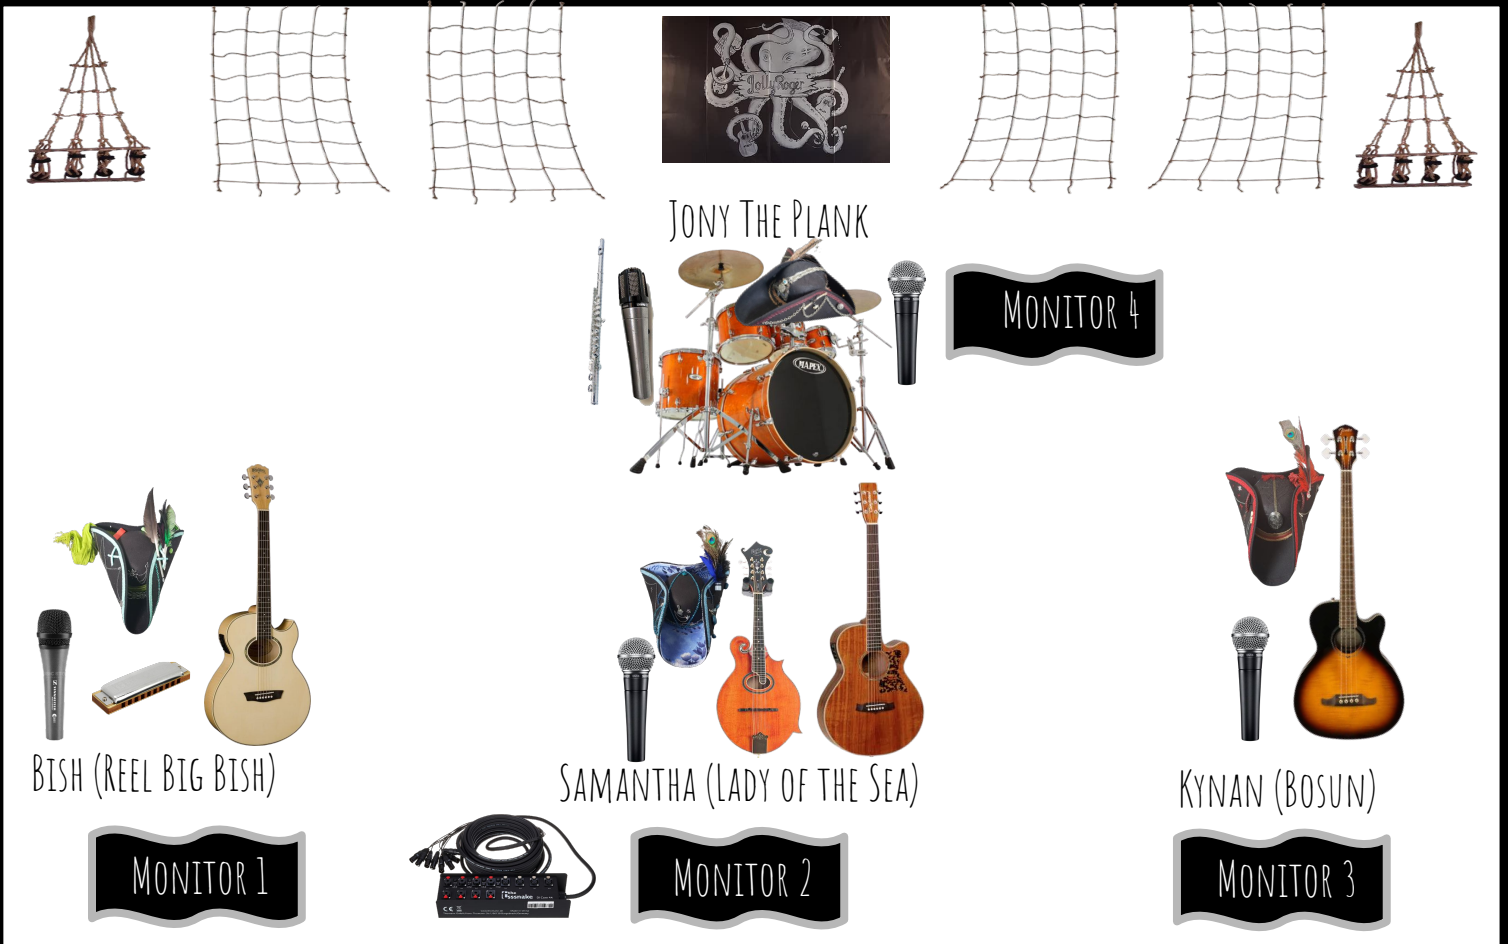

# JOLLYROGER - SHIP / STAGE MAP

NO.	CHANNEL	MIC	STAND
1	KICK	-	-
2	SNARE	-	-
3	HATS	-	-
4	RACK	-	-
5	FLOOR	-	-
6	BASS	DI (BSS)	-
7	ACOUSTIC BISH	DI (BSS)	-
8	ACOUSTIC SAM	DI (BSS)	-
9	MANDOLIN	DI (BSS)	-
10	FLUTE	SHURE PROLOGUE 10H	TALL BOOM
11	VOX KYNAN	SHURE SM58	TALL BOOM
12	VOX JONY	AKG D5	TALL BOOM
13	VOX BISH	SENNHEISER 835	TALL BOOM
14	VOX SAM	SHURE SM58	TALL BOOM

THE BAND ALSO TRAVEL WITH A "THE SSSNAKE DI CORE 44" (4xDI INPUT AS PICTURED NEXT TO MONITOR 2)

**DON'T BE SHY WITH SMOKE / LASERS / FIRE AND ALL STAGE SFX...F\*\*K US UP!!**